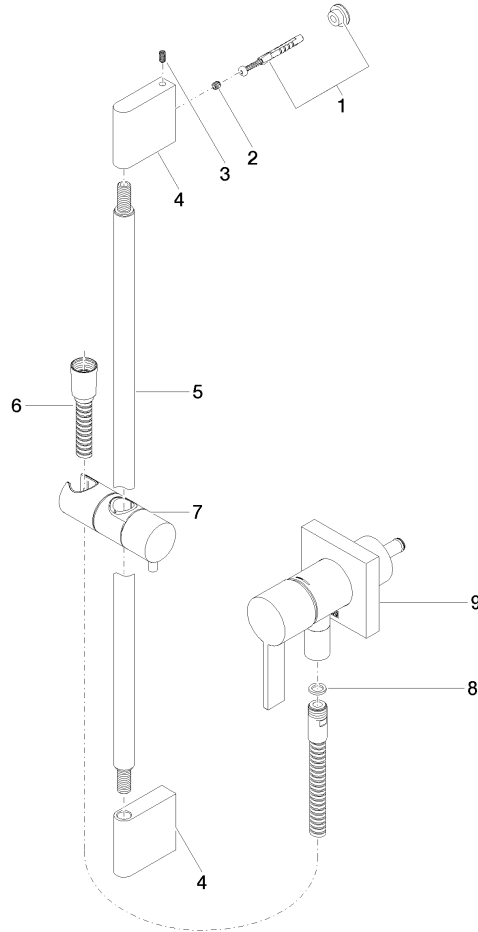

Concealed single-lever mixer with integrated shower connection with shower set without hand shower - Chrome

IMO

36 013 970

Fits: IMO, MEM, CL.1

- cover plate 80 x 80 mm
- metal shower hose 1750mm with integrated anti-twist protection
- slide bar
- Pipe diameter 18 mm

Required miscellaneous

	Concealed wall mounting - •max. recess depth 103 mm •min. recess depth 78 mm	35 003 970 90
--	---	---------------

Required miscellaneous

	Hand shower FlowReduce - Chrome	28 012 979-00 0010
--	--	--------------------

Concealed single-lever mixer with integrated shower connection with shower set without hand shower - Chrome

IMO

36 013 970

mm [inches]

Certificates

Belgaqua_21-025- WRAS_2011027. LGA_29569.
27_1.

36 013 970

Spare parts list

No.	Item Number	Name	Quantity used	Delivery time
1	05 17 20 726 02 90	fixing set	1	2
2	09 31 11 049 90	pin	2	2
3	04 31 11 113 00 90	pin	2	2
4	08 17 97 054-00	holder	2	10
5	90 28 22 597 00-00	holder	1	10
6	28 322 970-00	Metal shower hose 1/2" x 3/8" x 1750 mm - Chrome	1	2
7	12 580 970-00	Slide unit - Chrome	1	10
8	90 14 20 026 00 90	seal	1	2
9	36 045 970-00	Concealed single-lever mixer with cover plate with integrated shower connection - Chrome	1	10